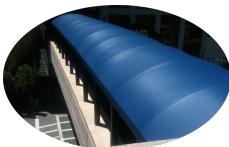

Awnings in Tampa, FL

Awnings in Pensacola, FL

Awnings in Atlanta, GA

Orange Flavor Awnings

make a bold statement to the public

Windows: Lean-to frame style

Entranceway: Winged open-front quarter barrel frame

Sauleda Fabric: Cobre # 2690

Stop by **Dwayne's Place** Restaurant for Breakfast, Lunch, or Dinner for fantastic food at great prices and tell Dwayne we sent you!

6960 Florida Ave. S. Lakeland, FL 33813 > 863.940.2098